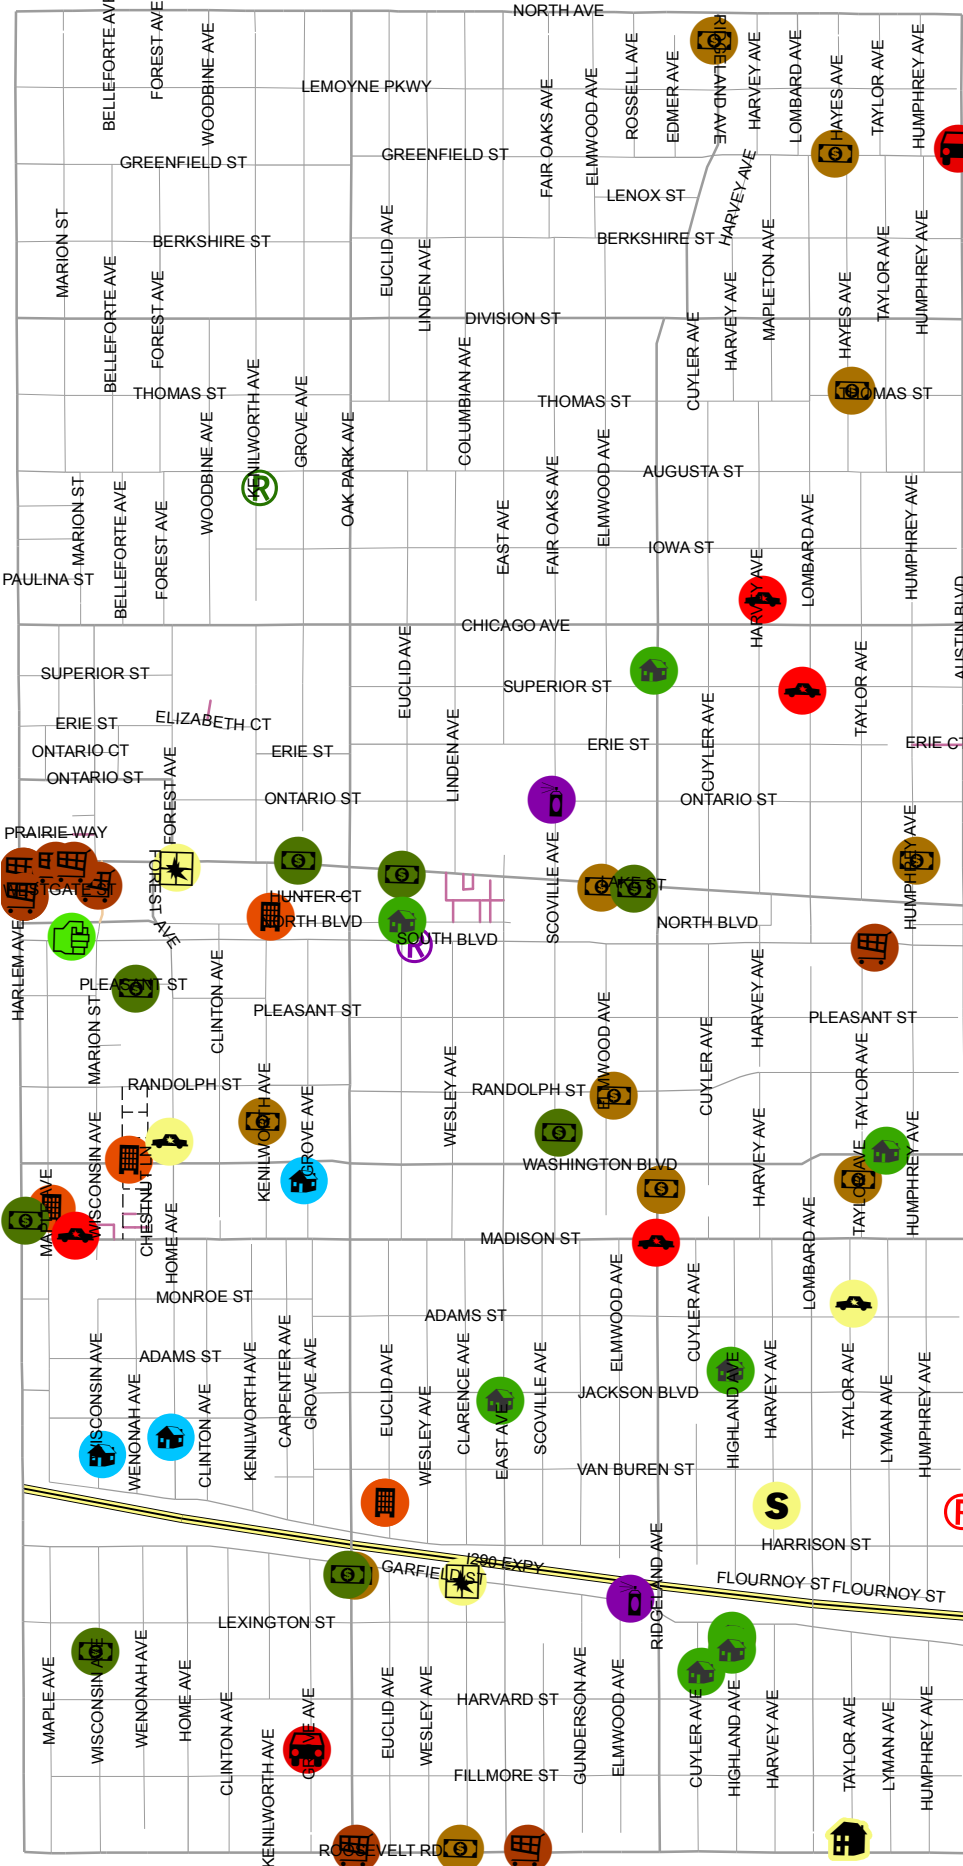

## PART 1 CRIMES AND GRAFFITI OCTOBER 31 - NOVEMBER 5, 2018

- Crim Sexual Assault -1
- Agg Assault -2
- Agg Robbery -1
- Robbery -1
- Armed Robbery -1
- Burglary From Motor Vehicle -4
- Burglary to Apt -5
- Burglary to Apt Storage Locker -2
- Burglary to Garage -8
- Burglary to House -3
- Home Invasion -1
- Graffiti -2
- Motor Vehicle Theft -2
- Retail Theft -12
- Theft Fr Motor Vehicle -2
- Theft \$500 and Under -12
- Theft Over \$500 -9

\*Have the package delivered to a neighbor.

The holidays pack enough stress, These tips may help with "dealing with package theft" off of your to-do list.

**CRIME TIP HOTLINE # 708.434.1636**  
**\* YOU MAY REMAIN ANONYMOUS**

0 0.375 0.75 1.5 Miles